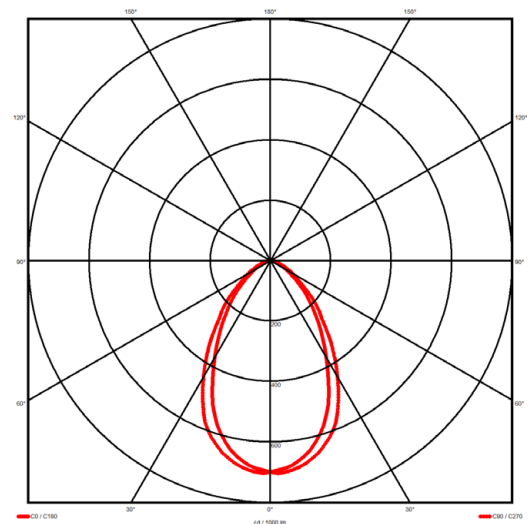

### Specification text

Pendant luminaire from the iline 6 family. Symmetrical, Wide lighting distribution, UGR <19. Light output of 3930.44lm with an efficacy of 114lm/W. Light source colour temperature 3000K and CRI 85. Complete with DALI control gear and self test 3hr emergency. Nominal dimensions L1968 x W60 x H80mm. Finished in Black.

### Lighting performance

Output lumens:	3930.44 lm
Efficacy:	114 lm/W
Rated power:	30.6 W
Control gear:	DALI
Dimming range:	1-100%
DC Suitable:	Yes
Colour temperature:	3000 K
MacAdams	< 3
CRI:	85
Radiation pattern:	Symmetrical
Beam angle:	Wide
Unified glare rating (U.G.R.):	<19

### Physical details

Finish:	Black
Length:	1968 mm
Width:	60 mm
Height:	80 mm
IP Rating:	IP20