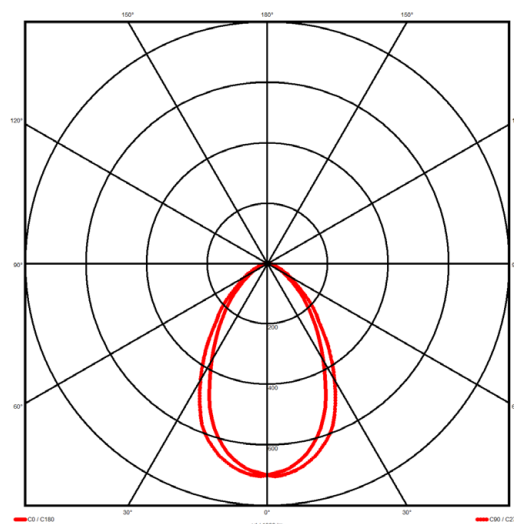

### Specification text

Pendant luminaire from the iline 6 family. Symmetrical, Wide lighting distribution, UGR <19. Light output of 3930.44lm with an efficacy of 114lm/W. Light source colour temperature 3000K and CRI 85. Complete with DALI control gear and DALI test 3hr emergency. Nominal dimensions L1968 x W60 x H80mm. Finished in Black.

### Lighting performance

Output lumens:	3930.44 lm
Efficacy:	114 lm/W
Rated power:	30.6 W
Control gear:	DALI
Dimming range:	1-100%
DC Suitable:	Yes
Colour temperature:	3000 K
MacAdams	< 3
CRI:	85
Radiation pattern:	Symmetrical
Beam angle:	Wide
Unified glare rating (U.G.R.):	<19

### Physical details

Finish:	Black
Length:	1968 mm
Width:	60 mm
Height:	80 mm
IP Rating:	IP20