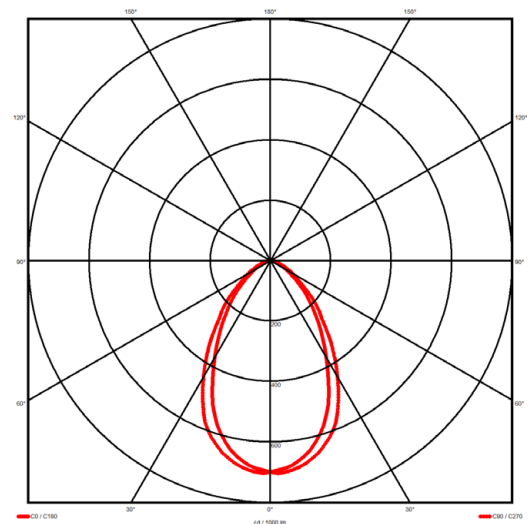

Luminaire type

Product reference:	IL6-WS-1968-830M-DAD-MP-FB
Article Number:	97-IL600420
Product type:	Pendant
Mounting type:	Pendant
Applications:	Office, General and Retail

Specification text

Pendant luminaire from the iline 6 family. Symmetrical, Wide lighting distribution, UGR <19. Light output of 3930.44lm with an efficacy of 114lm/W. Light source colour temperature 3000K and CRI 85. Complete with DALI control gear. Nominal dimensions L1968 x W60 x H80mm. Finished in Black.

Lighting performance

Output lumens:	3930.44 lm
Efficacy:	114 lm/W
Rated power:	30.6 W
Control gear:	DALI
Dimming range:	1-100%
DC Suitable:	Yes
Colour temperature:	3000 K
MacAdams	< 3
CRI:	85
Radiation pattern:	Symmetrical
Beam angle:	Wide
Unified glare rating (U.G.R.):	<19

Physical details

Finish:	Black
Length:	1968 mm
Width:	60 mm
Height:	80 mm
IP Rating:	IP20