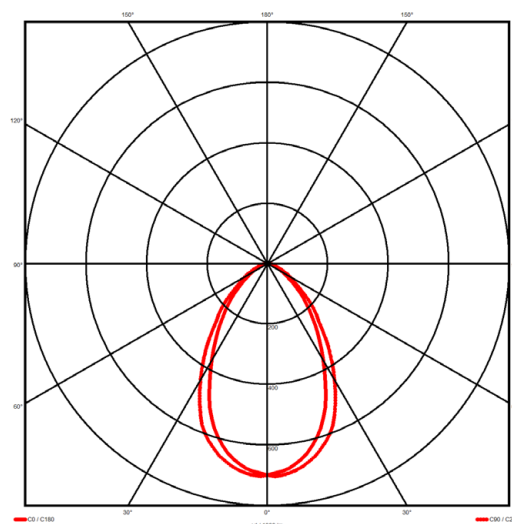

Luminaire type

Product reference:	IL6-WS-1968-830M-DAD-MP-FWE
Article Number:	97-IL600419E
Product type:	Pendant
Mounting type:	Pendant
Applications:	Office, General and Retail

Specification text

Pendant luminaire from the iline 6 family. Symmetrical, Wide lighting distribution, UGR <19. Light output of 3930.44lm with an efficacy of 114lm/W. Light source colour temperature 3000K and CRI 85. Complete with DALI control gear and manual test 3hr emergency. Nominal dimensions L1968 x W60 x H80mm. Finished in White.

Lighting performance

Output lumens:	3930.44 lm
Efficacy:	114 lm/W
Rated power:	30.6 W
Control gear:	DALI
Dimming range:	1-100%
DC Suitable:	Yes
Colour temperature:	3000 K
MacAdams	< 3
CRI:	85
Radiation pattern:	Symmetrical
Beam angle:	Wide
Unified glare rating (U.G.R.):	<19

Physical details

Finish:	White
Length:	1968 mm
Width:	60 mm
Height:	80 mm
IP Rating:	IP20