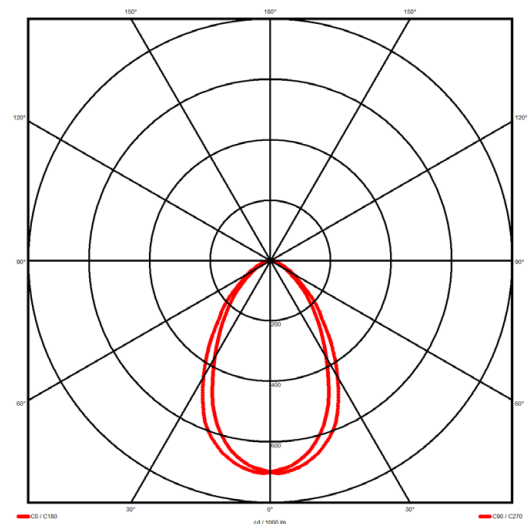

### Specification text

Pendant luminaire from the iline 6 family. Symmetrical, Wide lighting distribution, UGR <19. Light output of 3930.44lm with an efficacy of 114lm/W. Light source colour temperature 3000K and CRI 85. Complete with DALI control gear. Nominal dimensions L1968 x W60 x H80mm. Finished in White.

### Lighting performance

Output lumens:	3930.44 lm
Efficacy:	114 lm/W
Rated power:	30.6 W
Control gear:	DALI
Dimming range:	1-100%
DC Suitable:	Yes
Colour temperature:	3000 K
MacAdams	< 3
CRI:	85
Radiation pattern:	Symmetrical
Beam angle:	Wide
Unified glare rating (U.G.R.):	<19

### Physical details

Finish:	White
Length:	1968 mm
Width:	60 mm
Height:	80 mm
IP Rating:	IP20