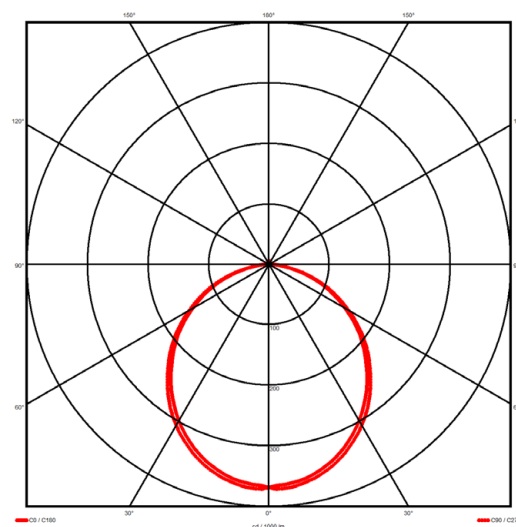

Luminaire type

Product reference:	IL6-R-1494-840M-DAD-OP-FGES
Article Number:	97-IL600331ES
Product type:	Recessed
Mounting type:	Recessed
Applications:	Office, General and Retail

Specification text

Recessed luminaire from the iline 6 family. Symmetrical, Wide lighting distribution, UGR <22. Light output of 3298lm with an efficacy of 127lm/W. Light source colour temperature 4000K and CRI 85. Complete with DALI control gear and self test 3hr emergency. Nominal dimensions L1494 x W76 x H76.5mm. Finished in Grey.

Lighting performance

Output lumens:	3298 lm
Efficacy:	127 lm/W
Rated power:	0 W
Control gear:	DALI
Dimming range:	1-100%
DC Suitable:	Yes
Colour temperature:	4000 K
MacAdams	< 3
CRI:	85
Radiation pattern:	Symmetrical
Beam angle:	Wide
Unified glare rating (U.G.R.):	<22

Physical details

Finish:	Grey
Length:	1494 mm
Width:	76 mm
Height:	76.5 mm
IP Rating:	IP20