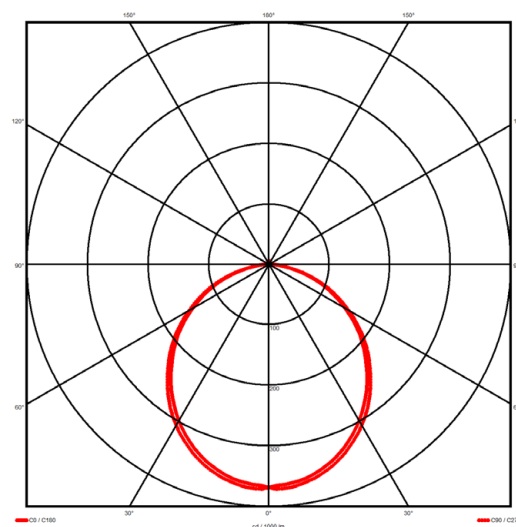

### Luminaire type

Product reference:	IL6-R-1494-840M-DAD-OP-FG
Article Number:	97-IL600331
Product type:	Recessed
Mounting type:	Recessed
Applications:	Office, General and Retail

### Specification text

Recessed luminaire from the iline 6 family. Symmetrical, Wide lighting distribution, UGR <22. Light output of 3298lm with an efficacy of 127lm/W. Light source colour temperature 4000K and CRI 85. Complete with DALI control gear. Nominal dimensions L1494 x W76 x H76.5mm. Finished in Grey.

### Lighting performance

Output lumens:	3298 lm
Efficacy:	127 lm/W
Rated power:	0 W
Control gear:	DALI
Dimming range:	1-100%
DC Suitable:	Yes
Colour temperature:	4000 K
MacAdams	< 3
CRI:	85
Radiation pattern:	Symmetrical
Beam angle:	Wide
Unified glare rating (U.G.R.):	<22

### Physical details

Finish:	Grey
Length:	1494 mm
Width:	76 mm
Height:	76.5 mm
IP Rating:	IP20