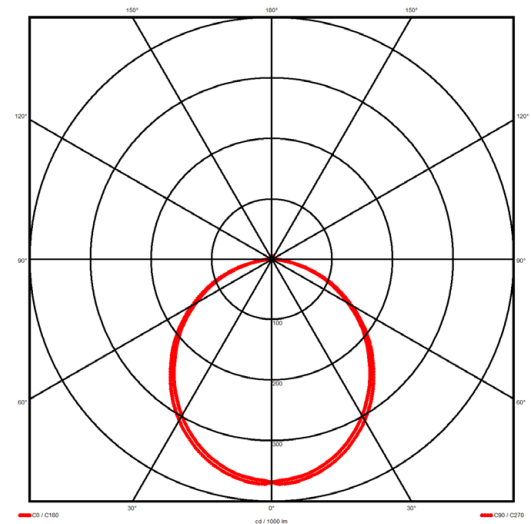

Luminaire type

Product reference:	IL6-R-1494-840M-DAD-OP-FBES
Article Number:	97-IL600330ES
Product type:	Recessed
Mounting type:	Recessed
Applications:	Office, General and Retail

Specification text

Recessed luminaire from the iline 6 family. Symmetrical, Wide lighting distribution, UGR <22. Light output of 3298lm with an efficacy of 127lm/W. Light source colour temperature 4000K and CRI 85. Complete with DALI control gear and self test 3hr emergency. Nominal dimensions L1494 x W76 x H76.5mm. Finished in Black.

Lighting performance

Output lumens:	3298 lm
Efficacy:	127 lm/W
Rated power:	0 W
Control gear:	DALI
Dimming range:	1-100%
DC Suitable:	Yes
Colour temperature:	4000 K
MacAdams	< 3
CRI:	85
Radiation pattern:	Symmetrical
Beam angle:	Wide
Unified glare rating (U.G.R.):	<22

Physical details

Finish:	Black
Length:	1494 mm
Width:	76 mm
Height:	76.5 mm
IP Rating:	IP20