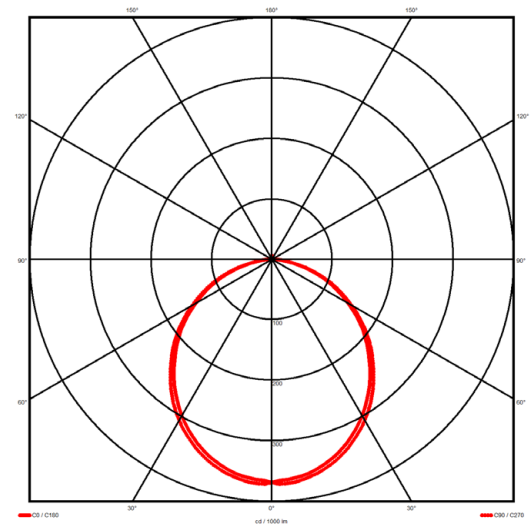

Luminaire type

Product reference:	IL6-R-1494-840M-DAD-OP-FBED
Article Number:	97-IL600330ED
Product type:	Recessed
Mounting type:	Recessed
Applications:	Office, General and Retail

Specification text

Recessed luminaire from the iline 6 family. Symmetrical, Wide lighting distribution, UGR <22. Light output of 3298lm with an efficacy of 127lm/W. Light source colour temperature 4000K and CRI 85. Complete with DALI control gear and DALI test 3hr emergency. Nominal dimensions L1494 x W76 x H76.5mm. Finished in Black.

Lighting performance

Output lumens:	3298 lm
Efficacy:	127 lm/W
Rated power:	0 W
Control gear:	DALI
Dimming range:	1-100%
DC Suitable:	Yes
Colour temperature:	4000 K
MacAdams	< 3
CRI:	85
Radiation pattern:	Symmetrical
Beam angle:	Wide
Unified glare rating (U.G.R.):	<22

Physical details

Finish:	Black
Length:	1494 mm
Width:	76 mm
Height:	76.5 mm
IP Rating:	IP20