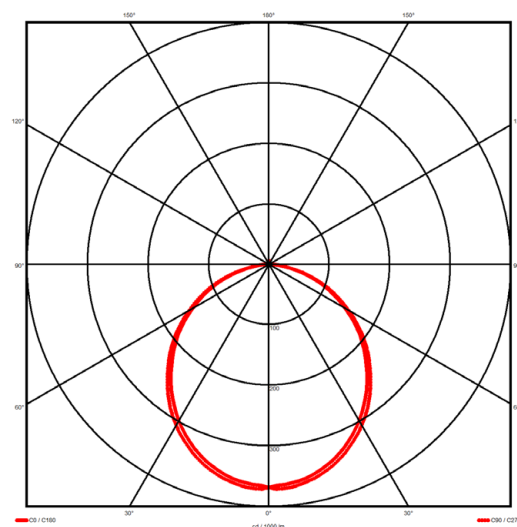

Luminaire type

Product reference:	IL6-R-1494-840M-DAD-OP-FB
Article Number:	97-IL600330
Product type:	Recessed
Mounting type:	Recessed
Applications:	Office, General and Retail

Specification text

Recessed luminaire from the iline 6 family. Symmetrical, Wide lighting distribution, UGR <22. Light output of 3298lm with an efficacy of 127lm/W. Light source colour temperature 4000K and CRI 85. Complete with DALI control gear. Nominal dimensions L1494 x W76 x H76.5mm. Finished in Black.

Lighting performance

Output lumens:	3298 lm
Efficacy:	127 lm/W
Rated power:	0 W
Control gear:	DALI
Dimming range:	1-100%
DC Suitable:	Yes
Colour temperature:	4000 K
MacAdams	< 3
CRI:	85
Radiation pattern:	Symmetrical
Beam angle:	Wide
Unified glare rating (U.G.R.):	<22

Physical details

Finish:	Black
Length:	1494 mm
Width:	76 mm
Height:	76.5 mm
IP Rating:	IP20