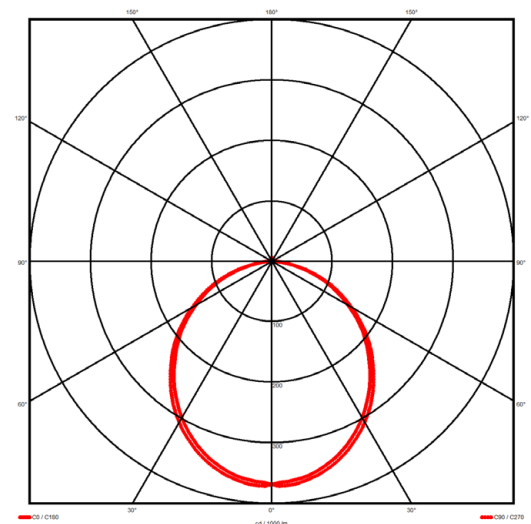

Luminaire type

Product reference:	IL6-R-1494-840M-DAD-OP-FWE
Article Number:	97-IL600329E
Product type:	Recessed
Mounting type:	Recessed
Applications:	Office, General and Retail

Specification text

Recessed luminaire from the iline 6 family. Symmetrical, Wide lighting distribution, UGR <22. Light output of 3298lm with an efficacy of 127lm/W. Light source colour temperature 4000K and CRI 85. Complete with DALI control gear and manual test 3hr emergency. Nominal dimensions L1494 x W76 x H76.5mm. Finished in White.

Lighting performance

Output lumens:	3298 lm
Efficacy:	127 lm/W
Rated power:	0 W
Control gear:	DALI
Dimming range:	1-100%
DC Suitable:	Yes
Colour temperature:	4000 K
MacAdams	< 3
CRI:	85
Radiation pattern:	Symmetrical
Beam angle:	Wide
Unified glare rating (U.G.R.):	<22

Physical details

Finish:	White
Length:	1494 mm
Width:	76 mm
Height:	76.5 mm
IP Rating:	IP20