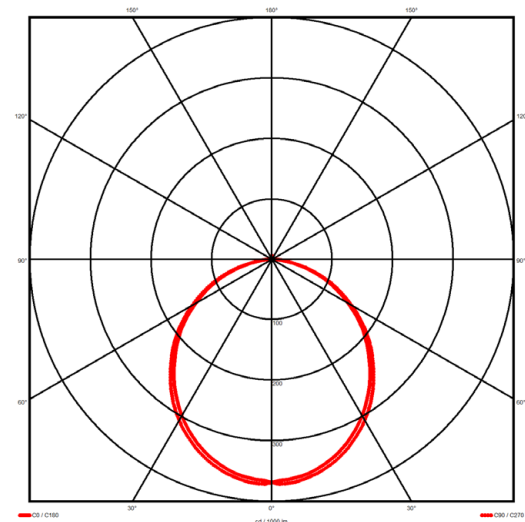

Luminaire type

Product reference:	IL6-R-1494-840M-DAD-OP-FW
Article Number:	97-IL600329
Product type:	Recessed
Mounting type:	Recessed
Applications:	Office, General and Retail

Specification text

Recessed luminaire from the iline 6 family. Symmetrical, Wide lighting distribution, UGR <22. Light output of 3298lm with an efficacy of 127lm/W. Light source colour temperature 4000K and CRI 85. Complete with DALI control gear. Nominal dimensions L1494 x W76 x H76.5mm. Finished in White.

Lighting performance

Output lumens:	3298 lm
Efficacy:	127 lm/W
Rated power:	0 W
Control gear:	DALI
Dimming range:	1-100%
DC Suitable:	Yes
Colour temperature:	4000 K
MacAdams	< 3
CRI:	85
Radiation pattern:	Symmetrical
Beam angle:	Wide
Unified glare rating (U.G.R.):	<22

Physical details

Finish:	White
Length:	1494 mm
Width:	76 mm
Height:	76.5 mm
IP Rating:	IP20