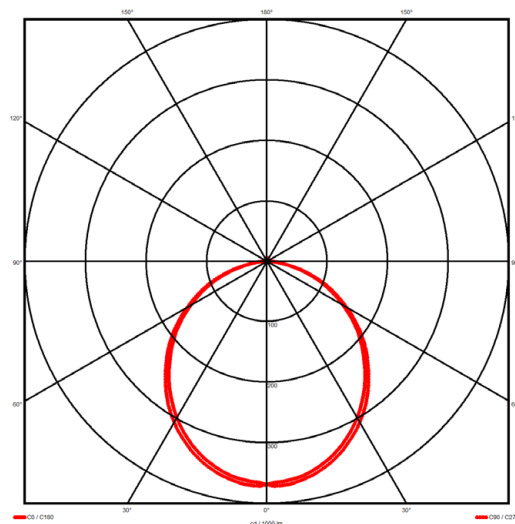

Luminaire type

Product reference:	IL6-R-1494-830M-DAD-OP-FBES
Article Number:	97-IL600327ES
Product type:	Recessed
Mounting type:	Recessed
Applications:	Office, General and Retail

Specification text

Recessed luminaire from the iline 6 family. Symmetrical, Wide lighting distribution, UGR <22. Light output of 3199.06lm with an efficacy of 123lm/W. Light source colour temperature 3000K and CRI 85. Complete with DALI control gear and self test 3hr emergency. Nominal dimensions L1494 x W76 x H76.5mm. Finished in Black.

Lighting performance

Output lumens:	3199.06 lm
Efficacy:	123 lm/W
Rated power:	0 W
Control gear:	DALI
Dimming range:	1-100%
DC Suitable:	Yes
Colour temperature:	3000 K
MacAdams	< 3
CRI:	85
Radiation pattern:	Symmetrical
Beam angle:	Wide
Unified glare rating (U.G.R.):	<22

Physical details

Finish:	Black
Length:	1494 mm
Width:	76 mm
Height:	76.5 mm
IP Rating:	IP20