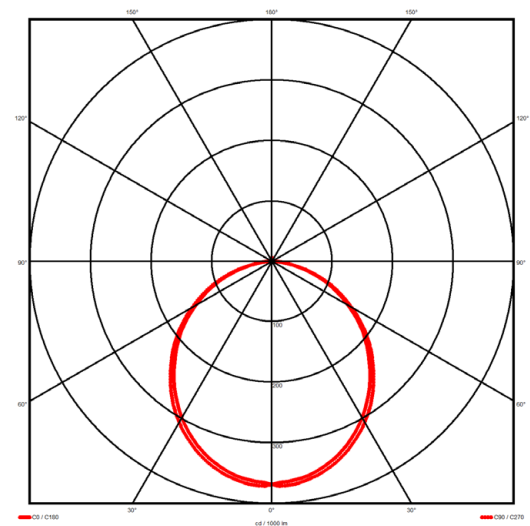

### Luminaire type

Product reference:	IL6-R-1494-830M-DAD-OP-FBE
Article Number:	97-IL600327E
Product type:	Recessed
Mounting type:	Recessed
Applications:	Office, General and Retail

### Specification text

Recessed luminaire from the iline 6 family. Symmetrical, Wide lighting distribution, UGR <22. Light output of 3199.06lm with an efficacy of 123lm/W. Light source colour temperature 3000K and CRI 85. Complete with DALI control gear and manual test 3hr emergency. Nominal dimensions L1494 x W76 x H76.5mm. Finished in Black.

### Lighting performance

Output lumens:	3199.06 lm
Efficacy:	123 lm/W
Rated power:	0 W
Control gear:	DALI
Dimming range:	1-100%
DC Suitable:	Yes
Colour temperature:	3000 K
MacAdams	< 3
CRI:	85
Radiation pattern:	Symmetrical
Beam angle:	Wide
Unified glare rating (U.G.R.):	<22

### Physical details

Finish:	Black
Length:	1494 mm
Width:	76 mm
Height:	76.5 mm
IP Rating:	IP20