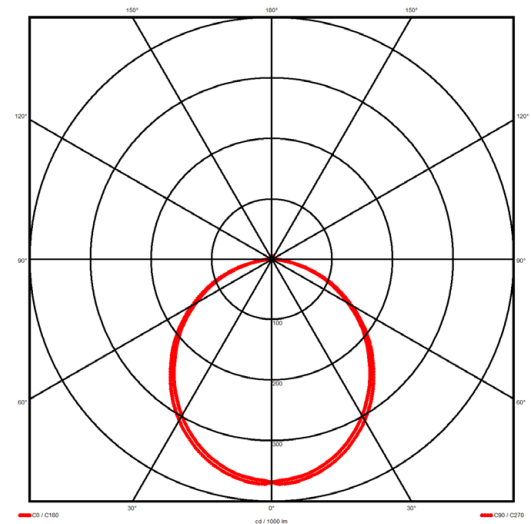

### Luminaire type

Product reference:	IL6-R-1494-830M-DAD-OP-FB
Article Number:	97-IL600327
Product type:	Recessed
Mounting type:	Recessed
Applications:	Office, General and Retail

### Specification text

Recessed luminaire from the iline 6 family. Symmetrical, Wide lighting distribution, UGR <22. Light output of 3199.06lm with an efficacy of 123lm/W. Light source colour temperature 3000K and CRI 85. Complete with DALI control gear. Nominal dimensions L1494 x W76 x H76.5mm. Finished in Black.

### Lighting performance

Output lumens:	3199.06 lm
Efficacy:	123 lm/W
Rated power:	0 W
Control gear:	DALI
Dimming range:	1-100%
DC Suitable:	Yes
Colour temperature:	3000 K
MacAdams	< 3
CRI:	85
Radiation pattern:	Symmetrical
Beam angle:	Wide
Unified glare rating (U.G.R.):	<22

### Physical details

Finish:	Black
Length:	1494 mm
Width:	76 mm
Height:	76.5 mm
IP Rating:	IP20