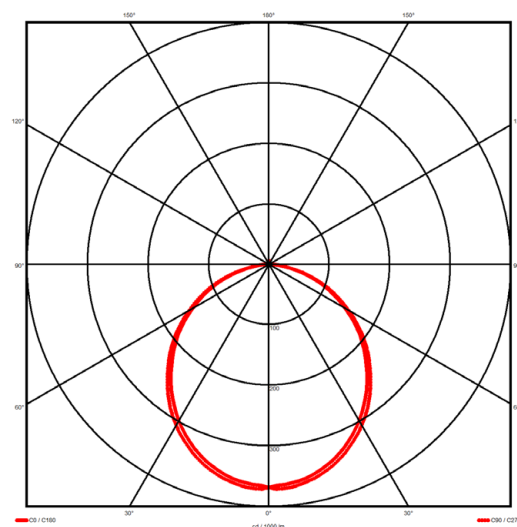

### Luminaire type

Product reference:	IL6-R-1494-830M-DAD-OP-FWES
Article Number:	97-IL600326ES
Product type:	Recessed
Mounting type:	Recessed
Applications:	Office, General and Retail

### Specification text

Recessed luminaire from the iline 6 family. Symmetrical, Wide lighting distribution, UGR <22. Light output of 3199.06lm with an efficacy of 123lm/W. Light source colour temperature 3000K and CRI 85. Complete with DALI control gear and self test 3hr emergency. Nominal dimensions L1494 x W76 x H76.5mm. Finished in White.

### Lighting performance

Output lumens:	3199.06 lm
Efficacy:	123 lm/W
Rated power:	0 W
Control gear:	DALI
Dimming range:	1-100%
DC Suitable:	Yes
Colour temperature:	3000 K
MacAdams	< 3
CRI:	85
Radiation pattern:	Symmetrical
Beam angle:	Wide
Unified glare rating (U.G.R.):	<22

### Physical details

Finish:	White
Length:	1494 mm
Width:	76 mm
Height:	76.5 mm
IP Rating:	IP20