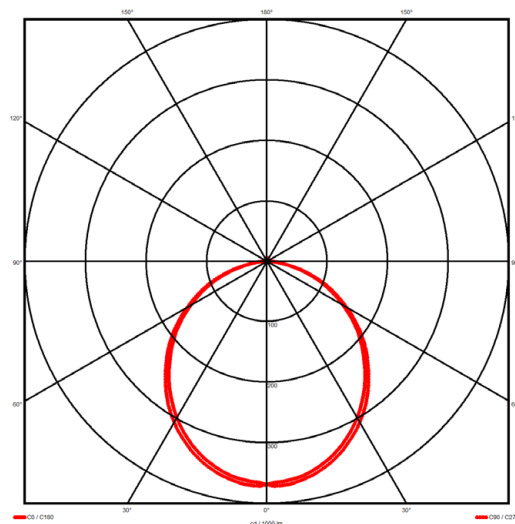

### Luminaire type

Product reference:	IL6-R-1494-830M-DAD-OP-FWE
Article Number:	97-IL600326E
Product type:	Recessed
Mounting type:	Recessed
Applications:	Office, General and Retail

### Specification text

Recessed luminaire from the iline 6 family. Symmetrical, Wide lighting distribution, UGR <22. Light output of 3199.06lm with an efficacy of 123lm/W. Light source colour temperature 3000K and CRI 85. Complete with DALI control gear and manual test 3hr emergency. Nominal dimensions L1494 x W76 x H76.5mm. Finished in White.

### Lighting performance

Output lumens:	3199.06 lm
Efficacy:	123 lm/W
Rated power:	0 W
Control gear:	DALI
Dimming range:	1-100%
DC Suitable:	Yes
Colour temperature:	3000 K
MacAdams	< 3
CRI:	85
Radiation pattern:	Symmetrical
Beam angle:	Wide
Unified glare rating (U.G.R.):	<22

### Physical details

Finish:	White
Length:	1494 mm
Width:	76 mm
Height:	76.5 mm
IP Rating:	IP20