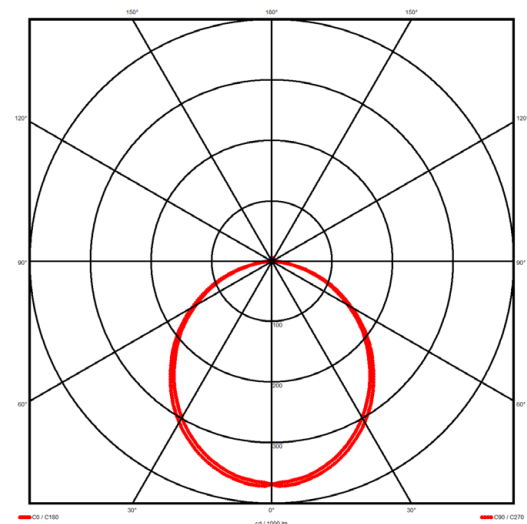

Luminaire type

Product reference:	IL6-R-1494-830M-DAD-OP-FW
Article Number:	97-IL600326
Product type:	Recessed
Mounting type:	Recessed
Applications:	Office, General and Retail

Specification text

Recessed luminaire from the iline 6 family. Symmetrical, Wide lighting distribution, UGR <22. Light output of 3199.06lm with an efficacy of 123lm/W. Light source colour temperature 3000K and CRI 85. Complete with DALI control gear. Nominal dimensions L1494 x W76 x H76.5mm. Finished in White.

Lighting performance

Output lumens:	3199.06 lm
Efficacy:	123 lm/W
Rated power:	0 W
Control gear:	DALI
Dimming range:	1-100%
DC Suitable:	Yes
Colour temperature:	3000 K
MacAdams	< 3
CRI:	85
Radiation pattern:	Symmetrical
Beam angle:	Wide
Unified glare rating (U.G.R.):	<22

Physical details

Finish:	White
Length:	1494 mm
Width:	76 mm
Height:	76.5 mm
IP Rating:	IP20