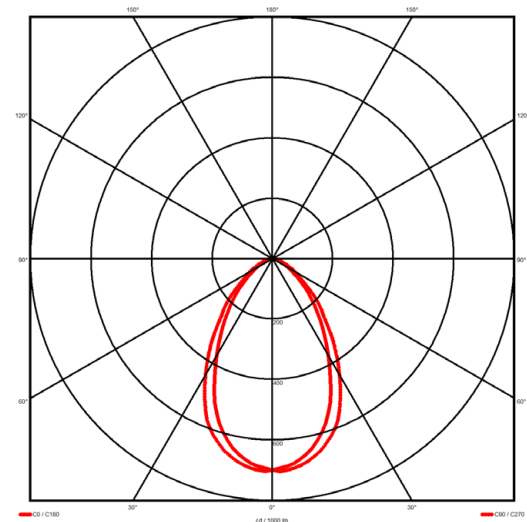

Luminaire type

| | |
|--------------------|-----------------------------|
| Product reference: | IL6-R-1494-840M-DAD-MP-FGES |
| Article Number: | 97-IL600325ES |
| Product type: | Recessed |
| Mounting type: | Recessed |
| Applications: | Office, General and Retail |

Specification text

Recessed luminaire from the iline 6 family. Symmetrical, Wide lighting distribution, UGR <19. Light output of 3039lm with an efficacy of 117lm/W. Light source colour temperature 4000K and CRI 85. Complete with DALI control gear and self test 3hr emergency. Nominal dimensions L1494 x W76 x H76.5mm. Finished in Grey.

Lighting performance

| | |
|--------------------------------|-------------|
| Output lumens: | 3039 lm |
| Efficacy: | 117 lm/W |
| Rated power: | 0 W |
| Control gear: | DALI |
| Dimming range: | 1-100% |
| DC Suitable: | Yes |
| Colour temperature: | 4000 K |
| MacAdams | < 3 |
| CRI: | 85 |
| Radiation pattern: | Symmetrical |
| Beam angle: | Wide |
| Unified glare rating (U.G.R.): | <19 |

Physical details

| | |
|------------|---------|
| Finish: | Grey |
| Length: | 1494 mm |
| Width: | 76 mm |
| Height: | 76.5 mm |
| IP Rating: | IP20 |