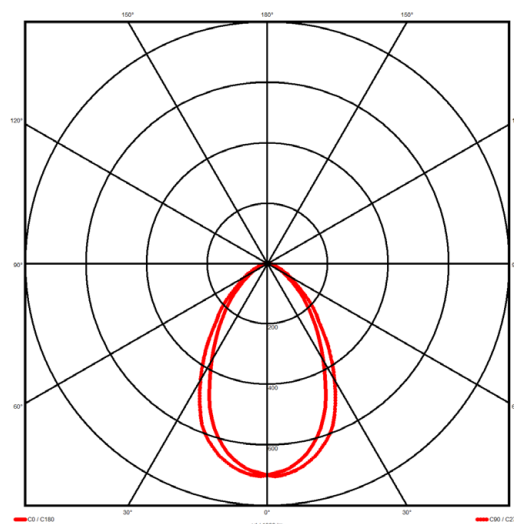

Luminaire type

Product reference:	IL6-R-1494-840M-DAD-MP-FGED
Article Number:	97-IL600325ED
Product type:	Recessed
Mounting type:	Recessed
Applications:	Office, General and Retail

Specification text

Recessed luminaire from the iline 6 family. Symmetrical, Wide lighting distribution, UGR <19. Light output of 3039lm with an efficacy of 117lm/W. Light source colour temperature 4000K and CRI 85. Complete with DALI control gear and DALI test 3hr emergency. Nominal dimensions L1494 x W76 x H76.5mm. Finished in Grey.

Lighting performance

Output lumens:	3039 lm
Efficacy:	117 lm/W
Rated power:	0 W
Control gear:	DALI
Dimming range:	1-100%
DC Suitable:	Yes
Colour temperature:	4000 K
MacAdams	< 3
CRI:	85
Radiation pattern:	Symmetrical
Beam angle:	Wide
Unified glare rating (U.G.R.):	<19

Physical details

Finish:	Grey
Length:	1494 mm
Width:	76 mm
Height:	76.5 mm
IP Rating:	IP20