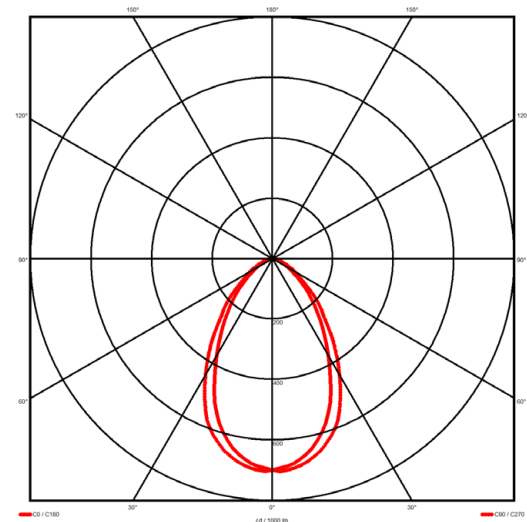

Luminaire type

Product reference:	IL6-R-1494-840M-DAD-MP-FG
Article Number:	97-IL600325
Product type:	Recessed
Mounting type:	Recessed
Applications:	Office, General and Retail

Specification text

Recessed luminaire from the iline 6 family. Symmetrical, Wide lighting distribution, UGR <19. Light output of 3039lm with an efficacy of 117lm/W. Light source colour temperature 4000K and CRI 85. Complete with DALI control gear. Nominal dimensions L1494 x W76 x H76.5mm. Finished in Grey.

Lighting performance

Output lumens:	3039 lm
Efficacy:	117 lm/W
Rated power:	0 W
Control gear:	DALI
Dimming range:	1-100%
DC Suitable:	Yes
Colour temperature:	4000 K
MacAdams	< 3
CRI:	85
Radiation pattern:	Symmetrical
Beam angle:	Wide
Unified glare rating (U.G.R.):	<19

Physical details

Finish:	Grey
Length:	1494 mm
Width:	76 mm
Height:	76.5 mm
IP Rating:	IP20