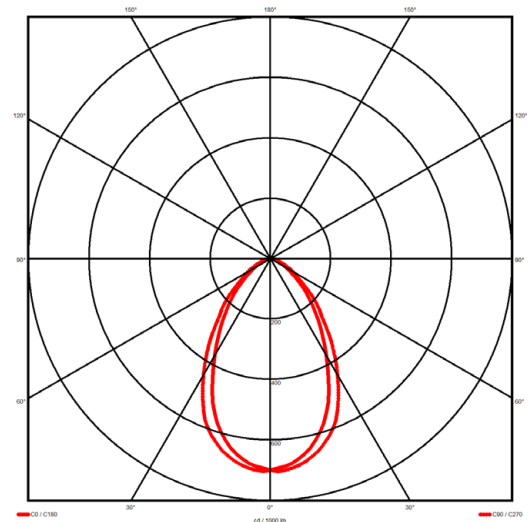

Luminaire type

Product reference:	IL6-R-1494-840M-DAD-MP-FBED
Article Number:	97-IL600324ED
Product type:	Recessed
Mounting type:	Recessed
Applications:	Office, General and Retail

Specification text

Recessed luminaire from the iline 6 family. Symmetrical, Wide lighting distribution, UGR <19. Light output of 3039lm with an efficacy of 117lm/W. Light source colour temperature 4000K and CRI 85. Complete with DALI control gear and DALI test 3hr emergency. Nominal dimensions L1494 x W76 x H76.5mm. Finished in Black.

Lighting performance

Output lumens:	3039 lm
Efficacy:	117 lm/W
Rated power:	0 W
Control gear:	DALI
Dimming range:	1-100%
DC Suitable:	Yes
Colour temperature:	4000 K
MacAdams	< 3
CRI:	85
Radiation pattern:	Symmetrical
Beam angle:	Wide
Unified glare rating (U.G.R.):	<19

Physical details

Finish:	Black
Length:	1494 mm
Width:	76 mm
Height:	76.5 mm
IP Rating:	IP20