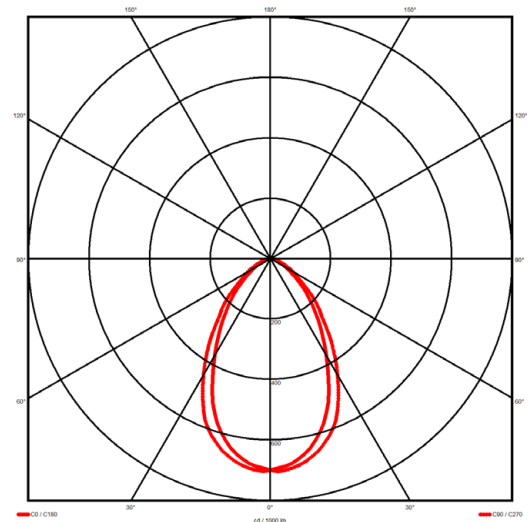

Luminaire type

Product reference:	IL6-R-1494-840M-DAD-MP-FBE
Article Number:	97-IL600324E
Product type:	Recessed
Mounting type:	Recessed
Applications:	Office, General and Retail

Specification text

Recessed luminaire from the iline 6 family. Symmetrical, Wide lighting distribution, UGR <19. Light output of 3039lm with an efficacy of 117lm/W. Light source colour temperature 4000K and CRI 85. Complete with DALI control gear and manual test 3hr emergency. Nominal dimensions L1494 x W76 x H76.5mm. Finished in Black.

Lighting performance

Output lumens:	3039 lm
Efficacy:	117 lm/W
Rated power:	0 W
Control gear:	DALI
Dimming range:	1-100%
DC Suitable:	Yes
Colour temperature:	4000 K
MacAdams	< 3
CRI:	85
Radiation pattern:	Symmetrical
Beam angle:	Wide
Unified glare rating (U.G.R.):	<19

Physical details

Finish:	Black
Length:	1494 mm
Width:	76 mm
Height:	76.5 mm
IP Rating:	IP20