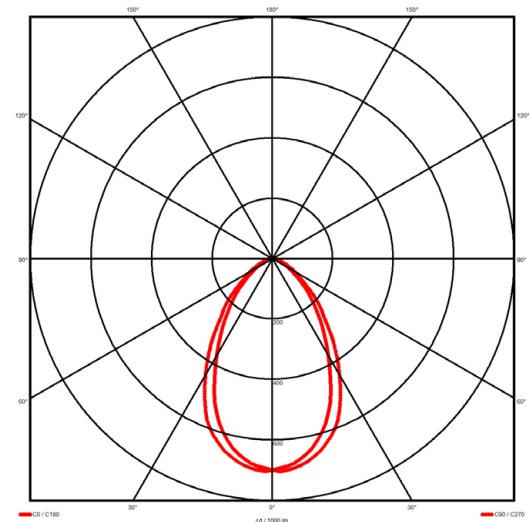

Luminaire type

Product reference:	IL6-R-1494-840M-DAD-MP-FB
Article Number:	97-IL600324
Product type:	Recessed
Mounting type:	Recessed
Applications:	Office, General and Retail

Specification text

Recessed luminaire from the iline 6 family. Symmetrical, Wide lighting distribution, UGR <19. Light output of 3039lm with an efficacy of 117lm/W. Light source colour temperature 4000K and CRI 85. Complete with DALI control gear. Nominal dimensions L1494 x W76 x H76.5mm. Finished in Black.

Lighting performance

Output lumens:	3039 lm
Efficacy:	117 lm/W
Rated power:	0 W
Control gear:	DALI
Dimming range:	1-100%
DC Suitable:	Yes
Colour temperature:	4000 K
MacAdams	< 3
CRI:	85
Radiation pattern:	Symmetrical
Beam angle:	Wide
Unified glare rating (U.G.R.):	<19

Physical details

Finish:	Black
Length:	1494 mm
Width:	76 mm
Height:	76.5 mm
IP Rating:	IP20