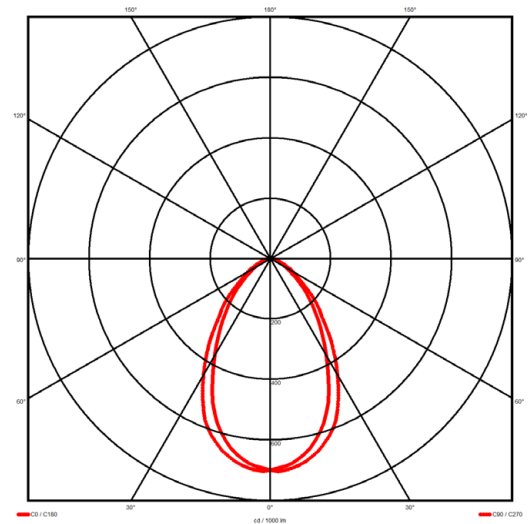

Luminaire type

Product reference:	IL6-R-1494-840M-DAD-MP-FWED
Article Number:	97-IL600323ED
Product type:	Recessed
Mounting type:	Recessed
Applications:	Office, General and Retail

Specification text

Recessed luminaire from the iline 6 family. Symmetrical, Wide lighting distribution, UGR <19. Light output of 3039lm with an efficacy of 117lm/W. Light source colour temperature 4000K and CRI 85. Complete with DALI control gear and DALI test 3hr emergency. Nominal dimensions L1494 x W76 x H76.5mm. Finished in White.

Lighting performance

Output lumens:	3039 lm
Efficacy:	117 lm/W
Rated power:	0 W
Control gear:	DALI
Dimming range:	1-100%
DC Suitable:	Yes
Colour temperature:	4000 K
MacAdams	< 3
CRI:	85
Radiation pattern:	Symmetrical
Beam angle:	Wide
Unified glare rating (U.G.R.):	<19

Physical details

Finish:	White
Length:	1494 mm
Width:	76 mm
Height:	76.5 mm
IP Rating:	IP20