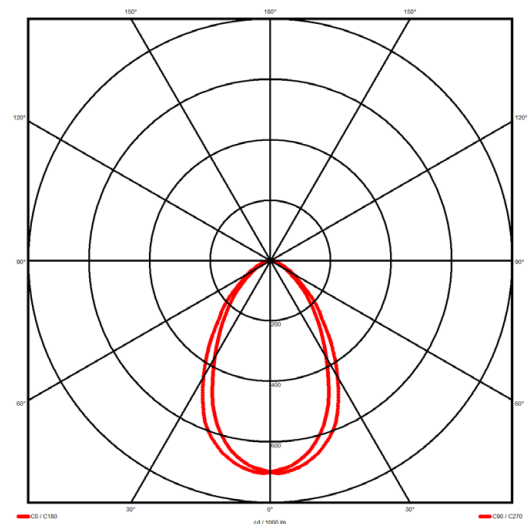

Luminaire type

Product reference:	IL6-R-1494-840M-DAD-MP-FWE
Article Number:	97-IL600323E
Product type:	Recessed
Mounting type:	Recessed
Applications:	Office, General and Retail

Specification text

Recessed luminaire from the iline 6 family. Symmetrical, Wide lighting distribution, UGR <19. Light output of 3039lm with an efficacy of 117lm/W. Light source colour temperature 4000K and CRI 85. Complete with DALI control gear and manual test 3hr emergency. Nominal dimensions L1494 x W76 x H76.5mm. Finished in White.

Lighting performance

Output lumens:	3039 lm
Efficacy:	117 lm/W
Rated power:	0 W
Control gear:	DALI
Dimming range:	1-100%
DC Suitable:	Yes
Colour temperature:	4000 K
MacAdams	< 3
CRI:	85
Radiation pattern:	Symmetrical
Beam angle:	Wide
Unified glare rating (U.G.R.):	<19

Physical details

Finish:	White
Length:	1494 mm
Width:	76 mm
Height:	76.5 mm
IP Rating:	IP20