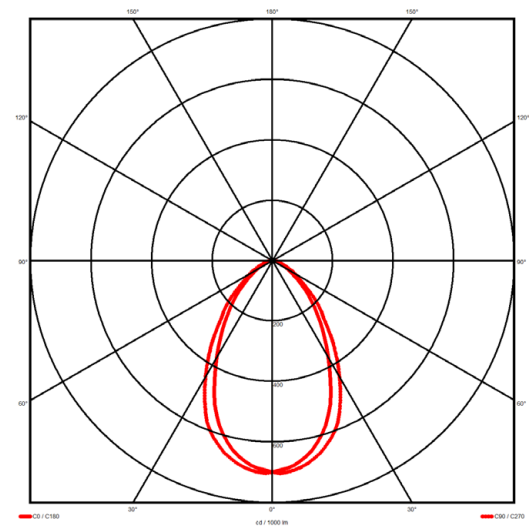

Luminaire type

Product reference:	IL6-R-1494-830M-DAD-MP-FGED
Article Number:	97-IL600322ED
Product type:	Recessed
Mounting type:	Recessed
Applications:	Office, General and Retail

Specification text

Recessed luminaire from the iline 6 family. Symmetrical, Wide lighting distribution, UGR <19. Light output of 2947.83lm with an efficacy of 114lm/W. Light source colour temperature 3000K and CRI 85. Complete with DALI control gear and DALI test 3hr emergency. Nominal dimensions L1494 x W76 x H76.5mm. Finished in Grey.

Lighting performance

Output lumens:	2947.83 lm
Efficacy:	114 lm/W
Rated power:	0 W
Control gear:	DALI
Dimming range:	1-100%
DC Suitable:	Yes
Colour temperature:	3000 K
MacAdams	< 3
CRI:	85
Radiation pattern:	Symmetrical
Beam angle:	Wide
Unified glare rating (U.G.R.):	<19

Physical details

Finish:	Grey
Length:	1494 mm
Width:	76 mm
Height:	76.5 mm
IP Rating:	IP20