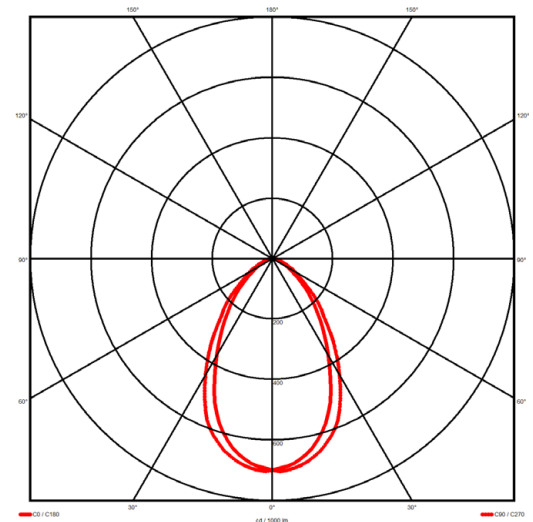

Luminaire type

Product reference:	IL6-R-1494-830M-DAD-MP-FBED
Article Number:	97-IL600321ED
Product type:	Recessed
Mounting type:	Recessed
Applications:	Office, General and Retail

Specification text

Recessed luminaire from the iline 6 family. Symmetrical, Wide lighting distribution, UGR <19. Light output of 2947.83lm with an efficacy of 114lm/W. Light source colour temperature 3000K and CRI 85. Complete with DALI control gear and DALI test 3hr emergency. Nominal dimensions L1494 x W76 x H76.5mm. Finished in Black.

Lighting performance

Output lumens:	2947.83 lm
Efficacy:	114 lm/W
Rated power:	0 W
Control gear:	DALI
Dimming range:	1-100%
DC Suitable:	Yes
Colour temperature:	3000 K
MacAdams	< 3
CRI:	85
Radiation pattern:	Symmetrical
Beam angle:	Wide
Unified glare rating (U.G.R.):	<19

Physical details

Finish:	Black
Length:	1494 mm
Width:	76 mm
Height:	76.5 mm
IP Rating:	IP20