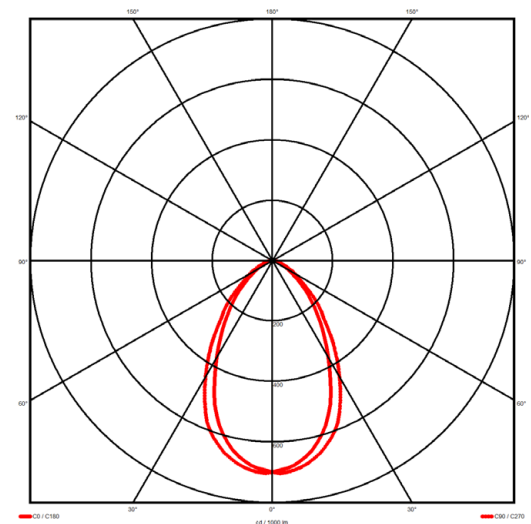

Luminaire type

Product reference:	IL6-R-1494-830M-DAD-MP-FBE
Article Number:	97-IL600321E
Product type:	Recessed
Mounting type:	Recessed
Applications:	Office, General and Retail

Specification text

Recessed luminaire from the iline 6 family. Symmetrical, Wide lighting distribution, UGR <19. Light output of 2947.83lm with an efficacy of 114lm/W. Light source colour temperature 3000K and CRI 85. Complete with DALI control gear and manual test 3hr emergency. Nominal dimensions L1494 x W76 x H76.5mm. Finished in Black.

Lighting performance

Output lumens:	2947.83 lm
Efficacy:	114 lm/W
Rated power:	0 W
Control gear:	DALI
Dimming range:	1-100%
DC Suitable:	Yes
Colour temperature:	3000 K
MacAdams	< 3
CRI:	85
Radiation pattern:	Symmetrical
Beam angle:	Wide
Unified glare rating (U.G.R.):	<19

Physical details

Finish:	Black
Length:	1494 mm
Width:	76 mm
Height:	76.5 mm
IP Rating:	IP20