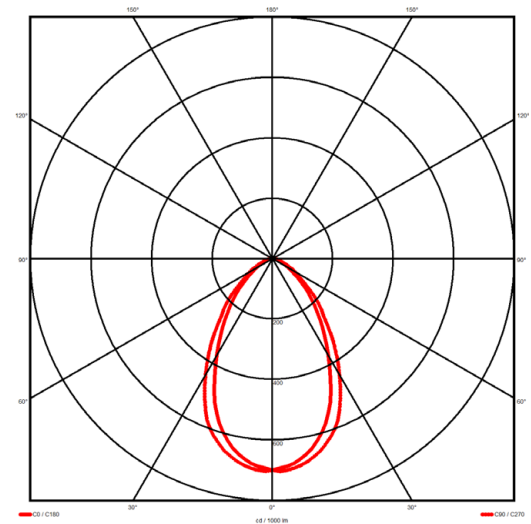

### Luminaire type

Product reference:	IL6-R-1494-830M-DAD-MP-FWES
Article Number:	97-IL600320ES
Product type:	Recessed
Mounting type:	Recessed
Applications:	Office, General and Retail

### Specification text

Recessed luminaire from the iline 6 family. Symmetrical, Wide lighting distribution, UGR <19. Light output of 2947.83lm with an efficacy of 114lm/W. Light source colour temperature 3000K and CRI 85. Complete with DALI control gear and self test 3hr emergency. Nominal dimensions L1494 x W76 x H76.5mm. Finished in White.

### Lighting performance

Output lumens:	2947.83 lm
Efficacy:	114 lm/W
Rated power:	0 W
Control gear:	DALI
Dimming range:	1-100%
DC Suitable:	Yes
Colour temperature:	3000 K
MacAdams	< 3
CRI:	85
Radiation pattern:	Symmetrical
Beam angle:	Wide
Unified glare rating (U.G.R.):	<19

### Physical details

Finish:	White
Length:	1494 mm
Width:	76 mm
Height:	76.5 mm
IP Rating:	IP20