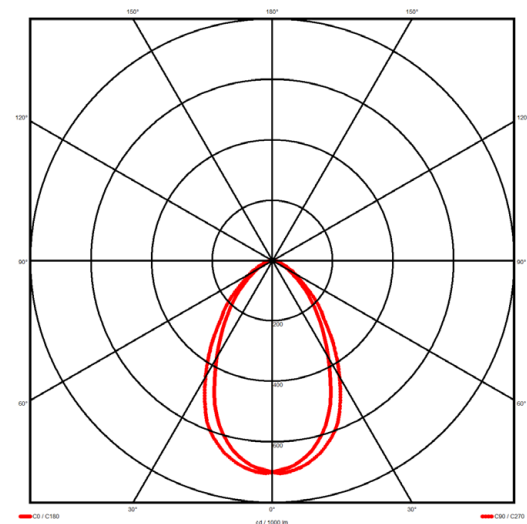

### Luminaire type

Product reference:	IL6-R-1494-830M-DAD-MP-FWED
Article Number:	97-IL600320ED
Product type:	Recessed
Mounting type:	Recessed
Applications:	Office, General and Retail

### Specification text

Recessed luminaire from the iline 6 family. Symmetrical, Wide lighting distribution, UGR <19. Light output of 2947.83lm with an efficacy of 114lm/W. Light source colour temperature 3000K and CRI 85. Complete with DALI control gear and DALI test 3hr emergency. Nominal dimensions L1494 x W76 x H76.5mm. Finished in White.

### Lighting performance

Output lumens:	2947.83 lm
Efficacy:	114 lm/W
Rated power:	0 W
Control gear:	DALI
Dimming range:	1-100%
DC Suitable:	Yes
Colour temperature:	3000 K
MacAdams	< 3
CRI:	85
Radiation pattern:	Symmetrical
Beam angle:	Wide
Unified glare rating (U.G.R.):	<19

### Physical details

Finish:	White
Length:	1494 mm
Width:	76 mm
Height:	76.5 mm
IP Rating:	IP20