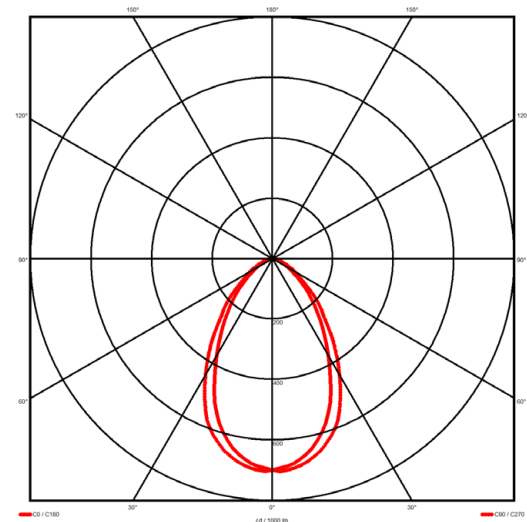

Luminaire type

Product reference:	IL6-R-1494-830M-DAD-MP-FW
Article Number:	97-IL600320
Product type:	Recessed
Mounting type:	Recessed
Applications:	Office, General and Retail

Specification text

Recessed luminaire from the iline 6 family. Symmetrical, Wide lighting distribution, UGR <19. Light output of 2947.83lm with an efficacy of 114lm/W. Light source colour temperature 3000K and CRI 85. Complete with DALI control gear. Nominal dimensions L1494 x W76 x H76.5mm. Finished in White.

Lighting performance

Output lumens:	2947.83 lm
Efficacy:	114 lm/W
Rated power:	0 W
Control gear:	DALI
Dimming range:	1-100%
DC Suitable:	Yes
Colour temperature:	3000 K
MacAdams	< 3
CRI:	85
Radiation pattern:	Symmetrical
Beam angle:	Wide
Unified glare rating (U.G.R.):	<19

Physical details

Finish:	White
Length:	1494 mm
Width:	76 mm
Height:	76.5 mm
IP Rating:	IP20