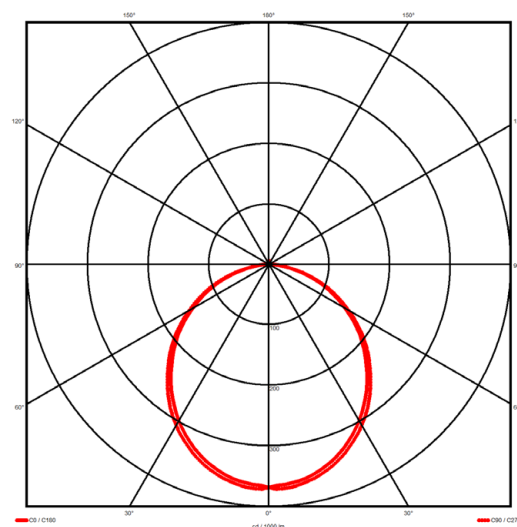

### Luminaire type

Product reference:	IL6-S-1478-840M-DAD-OP-FG
Article Number:	97-IL600254
Product type:	Surface Mount
Mounting type:	Surface
Applications:	Office, General and Retail

### Specification text

Surface Mount luminaire from the iline 6 family. Symmetrical, Wide lighting distribution, UGR <22. Light output of 3298lm with an efficacy of 127lm/W. Light source colour temperature 4000K and CRI 85. Complete with DALI control gear. Nominal dimensions L1478 x W60 x H80mm. Finished in Grey.

### Lighting performance

Output lumens:	3298 lm
Efficacy:	127 lm/W
Rated power:	23 W
Control gear:	DALI
Dimming range:	1-100%
DC Suitable:	Yes
Colour temperature:	4000 K
MacAdams	< 3
CRI:	85
Radiation pattern:	Symmetrical
Beam angle:	Wide
Unified glare rating (U.G.R.):	<22

### Physical details

Finish:	Grey
Length:	1478 mm
Width:	60 mm
Height:	80 mm
IP Rating:	IP20