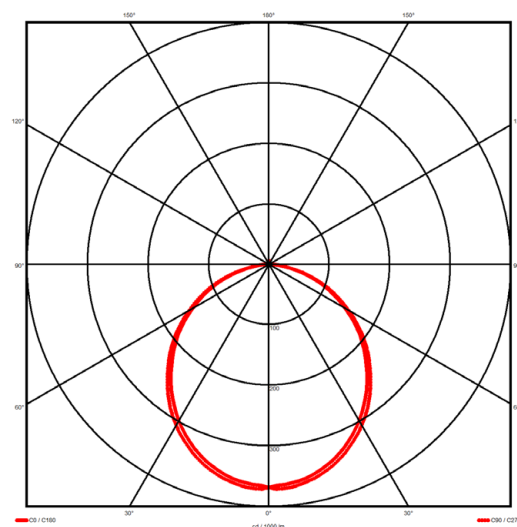

Luminaire type

Product reference:	IL6-S-1478-840M-DAD-OP-FWED
Article Number:	97-IL600252ED
Product type:	Surface Mount
Mounting type:	Surface
Applications:	Office, General and Retail

Specification text

Surface Mount luminaire from the iline 6 family. Symmetrical, Wide lighting distribution, UGR <22. Light output of 3298lm with an efficacy of 127lm/W. Light source colour temperature 4000K and CRI 85. Complete with DALI control gear and DALI test 3hr emergency. Nominal dimensions L1478 x W60 x H80mm. Finished in White.

Lighting performance

Output lumens:	3298 lm
Efficacy:	127 lm/W
Rated power:	23 W
Control gear:	DALI
Dimming range:	1-100%
DC Suitable:	Yes
Colour temperature:	4000 K
MacAdams	< 3
CRI:	85
Radiation pattern:	Symmetrical
Beam angle:	Wide
Unified glare rating (U.G.R.):	<22

Physical details

Finish:	White
Length:	1478 mm
Width:	60 mm
Height:	80 mm
IP Rating:	IP20