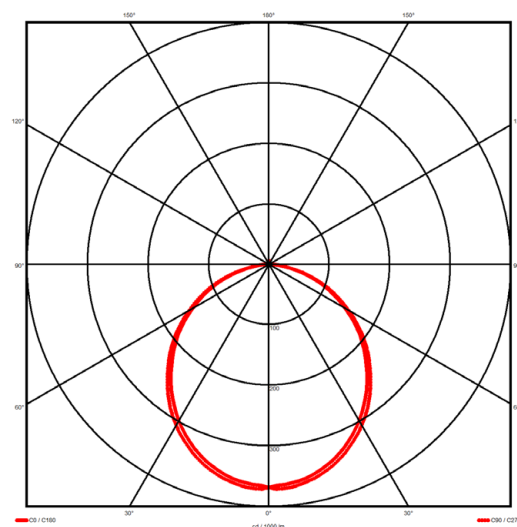

Luminaire type

Product reference:	IL6-S-1478-830M-DAD-OP-FGES
Article Number:	97-IL600248ES
Product type:	Surface Mount
Mounting type:	Surface
Applications:	Office, General and Retail

Specification text

Surface Mount luminaire from the iline 6 family. Symmetrical, Wide lighting distribution, UGR <22. Light output of 3199.06lm with an efficacy of 123lm/W. Light source colour temperature 3000K and CRI 85. Complete with DALI control gear and self test 3hr emergency. Nominal dimensions L1478 x W60 x H80mm. Finished in Grey.

Lighting performance

Output lumens:	3199.06 lm
Efficacy:	123 lm/W
Rated power:	23 W
Control gear:	DALI
Dimming range:	1-100%
DC Suitable:	Yes
Colour temperature:	3000 K
MacAdams	< 3
CRI:	85
Radiation pattern:	Symmetrical
Beam angle:	Wide
Unified glare rating (U.G.R.):	<22

Physical details

Finish:	Grey
Length:	1478 mm
Width:	60 mm
Height:	80 mm
IP Rating:	IP20