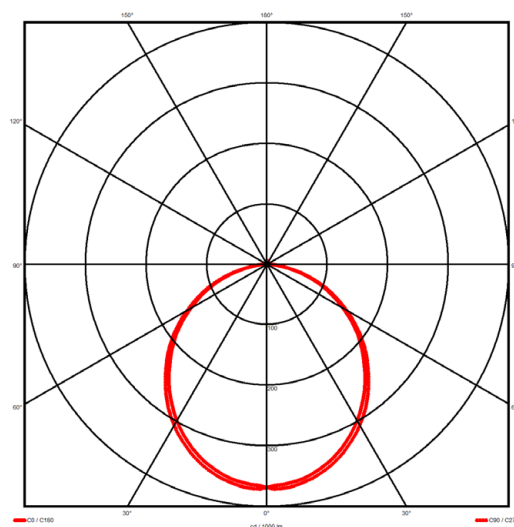

Luminaire type

Product reference:	IL6-S-1478-830M-DAD-OP-FGED
Article Number:	97-IL600248ED
Product type:	Surface Mount
Mounting type:	Surface
Applications:	Office, General and Retail

Specification text

Surface Mount luminaire from the iline 6 family. Symmetrical, Wide lighting distribution, UGR <22. Light output of 3199.06lm with an efficacy of 123lm/W. Light source colour temperature 3000K and CRI 85. Complete with DALI control gear and DALI test 3hr emergency. Nominal dimensions L1478 x W60 x H80mm. Finished in Grey.

Physical details

Finish:	Grey
Length:	1478 mm
Width:	60 mm
Height:	80 mm
IP Rating:	IP20