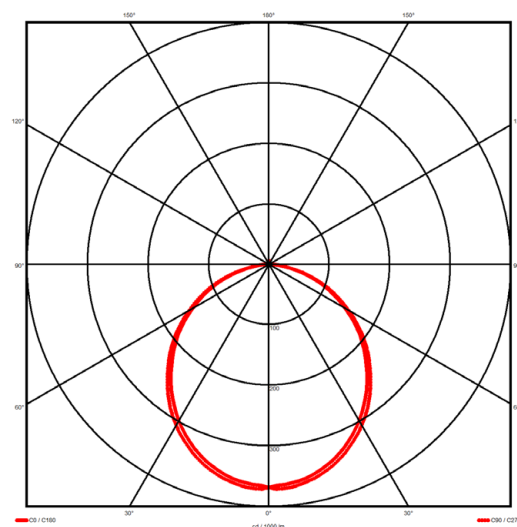

Luminaire type

Product reference:	IL6-S-1478-830M-DAD-OP-FGE
Article Number:	97-IL600248E
Product type:	Surface Mount
Mounting type:	Surface
Applications:	Office, General and Retail

Specification text

Surface Mount luminaire from the iline 6 family. Symmetrical, Wide lighting distribution, UGR <22. Light output of 3199.06lm with an efficacy of 123lm/W. Light source colour temperature 3000K and CRI 85. Complete with DALI control gear and manual test 3hr emergency. Nominal dimensions L1478 x W60 x H80mm. Finished in Grey.

Lighting performance

Output lumens:	3199.06 lm
Efficacy:	123 lm/W
Rated power:	23 W
Control gear:	DALI
Dimming range:	1-100%
DC Suitable:	Yes
Colour temperature:	3000 K
MacAdams	< 3
CRI:	85
Radiation pattern:	Symmetrical
Beam angle:	Wide
Unified glare rating (U.G.R.):	<22

Physical details

Finish:	Grey
Length:	1478 mm
Width:	60 mm
Height:	80 mm
IP Rating:	IP20