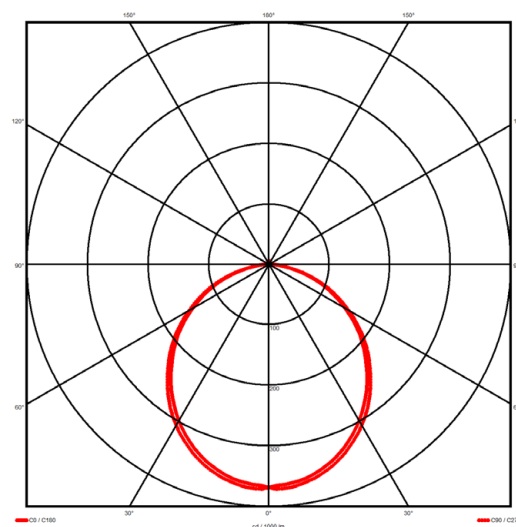

Luminaire type

Product reference:	IL6-S-1478-830M-DAD-OP-FBED
Article Number:	97-IL600247ED
Product type:	Surface Mount
Mounting type:	Surface
Applications:	Office, General and Retail

Specification text

Surface Mount luminaire from the iline 6 family. Symmetrical, Wide lighting distribution, UGR <22. Light output of 3199.06lm with an efficacy of 123lm/W. Light source colour temperature 3000K and CRI 85. Complete with DALI control gear and DALI test 3hr emergency. Nominal dimensions L1478 x W60 x H80mm. Finished in Black.

Lighting performance

Output lumens:	3199.06 lm
Efficacy:	123 lm/W
Rated power:	23 W
Control gear:	DALI
Dimming range:	1-100%
DC Suitable:	Yes
Colour temperature:	3000 K
MacAdams	< 3
CRI:	85
Radiation pattern:	Symmetrical
Beam angle:	Wide
Unified glare rating (U.G.R):	<22

Physical details

Finish:	Black
Length:	1478 mm
Width:	60 mm
Height:	80 mm
IP Rating:	IP20