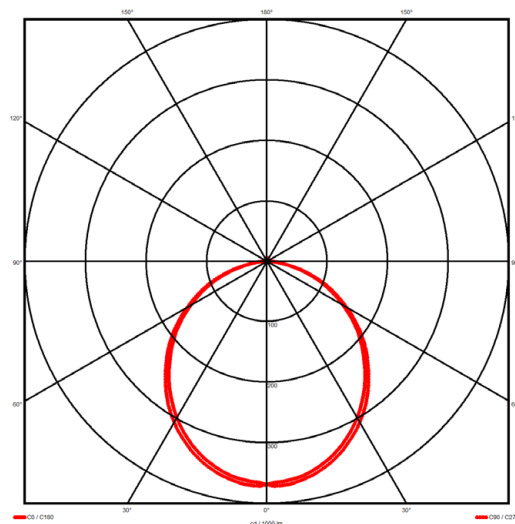

Luminaire type

Product reference:	IL6-S-1478-830M-DAD-OP-FWE
Article Number:	97-IL600246E
Product type:	Surface Mount
Mounting type:	Surface
Applications:	Office, General and Retail

Specification text

Surface Mount luminaire from the iline 6 family. Symmetrical, Wide lighting distribution, UGR <22. Light output of 3199.06lm with an efficacy of 123lm/W. Light source colour temperature 3000K and CRI 85. Complete with DALI control gear and manual test 3hr emergency. Nominal dimensions L1478 x W60 x H80mm. Finished in White.

Lighting performance

Output lumens:	3199.06 lm
Efficacy:	123 lm/W
Rated power:	23 W
Control gear:	DALI
Dimming range:	1-100%
DC Suitable:	Yes
Colour temperature:	3000 K
MacAdams	< 3
CRI:	85
Radiation pattern:	Symmetrical
Beam angle:	Wide
Unified glare rating (U.G.R.):	<22

Physical details

Finish:	White
Length:	1478 mm
Width:	60 mm
Height:	80 mm
IP Rating:	IP20