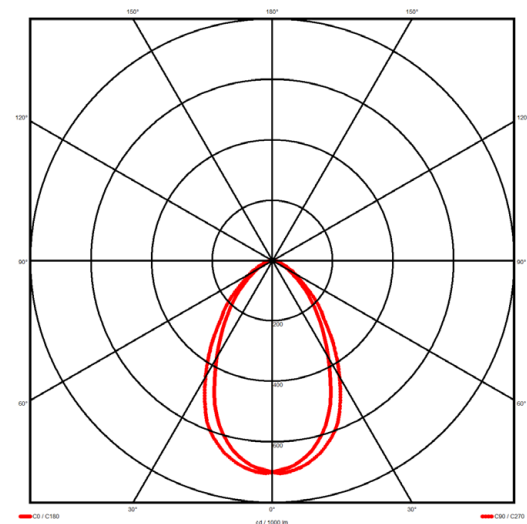

### Luminaire type

|                    |                             |
|--------------------|-----------------------------|
| Product reference: | IL6-S-1478-830M-DAD-MP-FGES |
| Article Number:    | 97-IL600239ES               |
| Product type:      | Surface Mount               |
| Mounting type:     | Surface                     |
| Applications:      | Office, General and Retail  |

### Specification text

Surface Mount luminaire from the iline 6 family. Symmetrical, Wide lighting distribution, UGR <19. Light output of 2947.83lm with an efficacy of 113lm/W. Light source colour temperature 3000K and CRI 85. Complete with DALI control gear and self test 3hr emergency. Nominal dimensions L1478 x W60 x H80mm. Finished in Grey.

### Lighting performance

|                                |             |
|--------------------------------|-------------|
| Output lumens:                 | 2947.83 lm  |
| Efficacy:                      | 113 lm/W    |
| Rated power:                   | 23 W        |
| Control gear:                  | DALI        |
| Dimming range:                 | 1-100%      |
| DC Suitable:                   | Yes         |
| Colour temperature:            | 3000 K      |
| MacAdams                       | < 3         |
| CRI:                           | 85          |
| Radiation pattern:             | Symmetrical |
| Beam angle:                    | Wide        |
| Unified glare rating (U.G.R.): | <19         |

### Physical details

|            |         |
|------------|---------|
| Finish:    | Grey    |
| Length:    | 1478 mm |
| Width:     | 60 mm   |
| Height:    | 80 mm   |
| IP Rating: | IP20    |