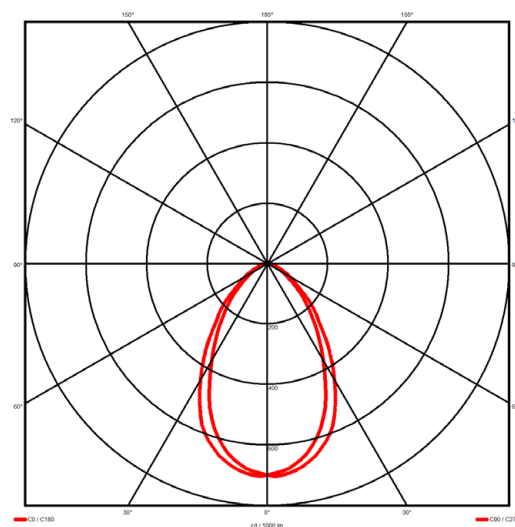

Luminaire type

Product reference:	IL6-S-1478-830M-DAD-MP-FGED
Article Number:	97-IL600239ED
Product type:	Surface Mount
Mounting type:	Surface
Applications:	Office, General and Retail

Specification text

Surface Mount luminaire from the iline 6 family. Symmetrical, Wide lighting distribution, UGR <19. Light output of 2947.83lm with an efficacy of 113lm/W. Light source colour temperature 3000K and CRI 85. Complete with DALI control gear and DALI test 3hr emergency. Nominal dimensions L1478 x W60 x H80mm. Finished in Grey.

Lighting performance

Output lumens:	2947.83 lm
Efficacy:	113 lm/W
Rated power:	23 W
Control gear:	DALI
Dimming range:	1-100%
DC Suitable:	Yes
Colour temperature:	3000 K
MacAdams	< 3
CRI:	85
Radiation pattern:	Symmetrical
Beam angle:	Wide
Unified glare rating (U.G.R.):	<19

Physical details

Finish:	Grey
Length:	1478 mm
Width:	60 mm
Height:	80 mm
IP Rating:	IP20