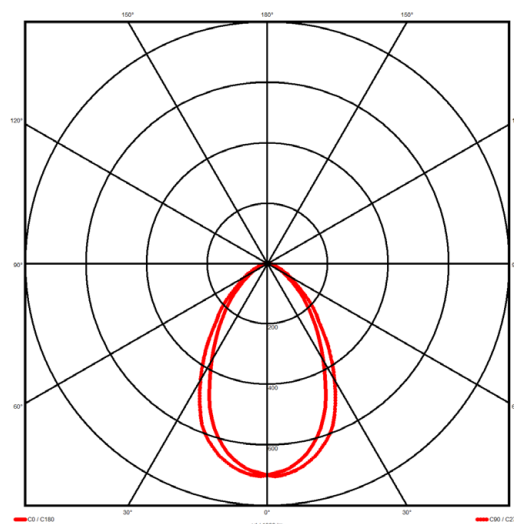

Luminaire type

| | |
|--------------------|----------------------------|
| Product reference: | IL6-S-1478-830M-DAD-MP-FG |
| Article Number: | 97-IL600239 |
| Product type: | Surface Mount |
| Mounting type: | Surface |
| Applications: | Office, General and Retail |

Specification text

Surface Mount luminaire from the iline 6 family. Symmetrical, Wide lighting distribution, UGR <19. Light output of 2947.83lm with an efficacy of 113lm/W. Light source colour temperature 3000K and CRI 85. Complete with DALI control gear. Nominal dimensions L1478 x W60 x H80mm. Finished in Grey.

Physical details

| | |
|------------|---------|
| Finish: | Grey |
| Length: | 1478 mm |
| Width: | 60 mm |
| Height: | 80 mm |
| IP Rating: | IP20 |