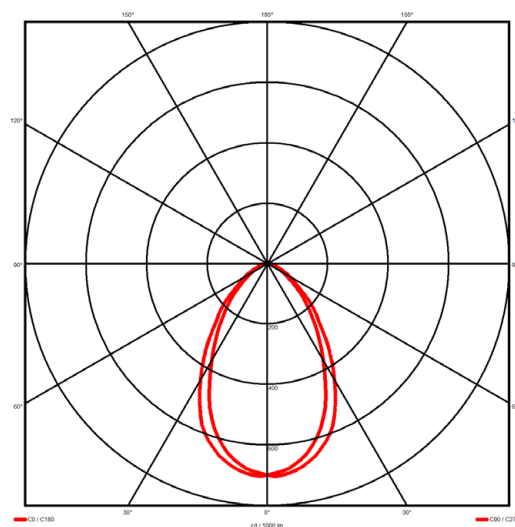

### Luminaire type

Product reference:	IL6-S-1478-830M-DAD-MP-FBES
Article Number:	97-IL600238ES
Product type:	Surface Mount
Mounting type:	Surface
Applications:	Office, General and Retail

### Specification text

Surface Mount luminaire from the iline 6 family. Symmetrical, Wide lighting distribution, UGR <19. Light output of 2947.83lm with an efficacy of 113lm/W. Light source colour temperature 3000K and CRI 85. Complete with DALI control gear and self test 3hr emergency. Nominal dimensions L1478 x W60 x H80mm. Finished in Black.

### Lighting performance

Output lumens:	2947.83 lm
Efficacy:	113 lm/W
Rated power:	23 W
Control gear:	DALI
Dimming range:	1-100%
DC Suitable:	Yes
Colour temperature:	3000 K
MacAdams	< 3
CRI:	85
Radiation pattern:	Symmetrical
Beam angle:	Wide
Unified glare rating (U.G.R):	<19

### Physical details

Finish:	Black
Length:	1478 mm
Width:	60 mm
Height:	80 mm
IP Rating:	IP20