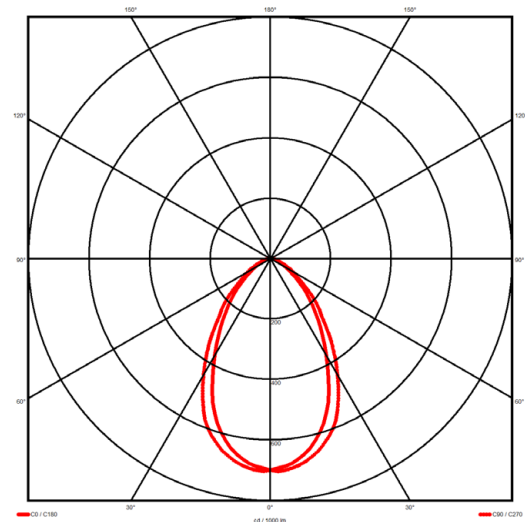

Luminaire type

Product reference:	IL6-S-1478-830M-DAD-MP-FBED
Article Number:	97-IL600238ED
Product type:	Surface Mount
Mounting type:	Surface
Applications:	Office, General and Retail

Specification text

Surface Mount luminaire from the iline 6 family. Symmetrical, Wide lighting distribution, UGR <19. Light output of 2947.83lm with an efficacy of 113lm/W. Light source colour temperature 3000K and CRI 85. Complete with DALI control gear and DALI test 3hr emergency. Nominal dimensions L1478 x W60 x H80mm. Finished in Black.

Lighting performance

Output lumens:	2947.83 lm
Efficacy:	113 lm/W
Rated power:	23 W
Control gear:	DALI
Dimming range:	1-100%
DC Suitable:	Yes
Colour temperature:	3000 K
MacAdams	< 3
CRI:	85
Radiation pattern:	Symmetrical
Beam angle:	Wide
Unified glare rating (U.G.R.):	<19

Physical details

Finish:	Black
Length:	1478 mm
Width:	60 mm
Height:	80 mm
IP Rating:	IP20