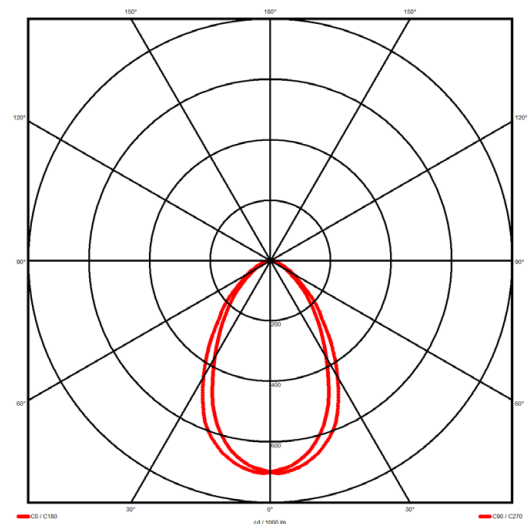

### Luminaire type

Product reference:	IL6-S-1478-830M-DAD-MP-FB
Article Number:	97-IL600238
Product type:	Surface Mount
Mounting type:	Surface
Applications:	Office, General and Retail

### Specification text

Surface Mount luminaire from the iline 6 family. Symmetrical, Wide lighting distribution, UGR <19. Light output of 2947.83lm with an efficacy of 113lm/W. Light source colour temperature 3000K and CRI 85. Complete with DALI control gear. Nominal dimensions L1478 x W60 x H80mm. Finished in Black.

### Lighting performance

Output lumens:	2947.83 lm
Efficacy:	113 lm/W
Rated power:	23 W
Control gear:	DALI
Dimming range:	1-100%
DC Suitable:	Yes
Colour temperature:	3000 K
MacAdams	< 3
CRI:	85
Radiation pattern:	Symmetrical
Beam angle:	Wide
Unified glare rating (U.G.R.):	<19

### Physical details

Finish:	Black
Length:	1478 mm
Width:	60 mm
Height:	80 mm
IP Rating:	IP20