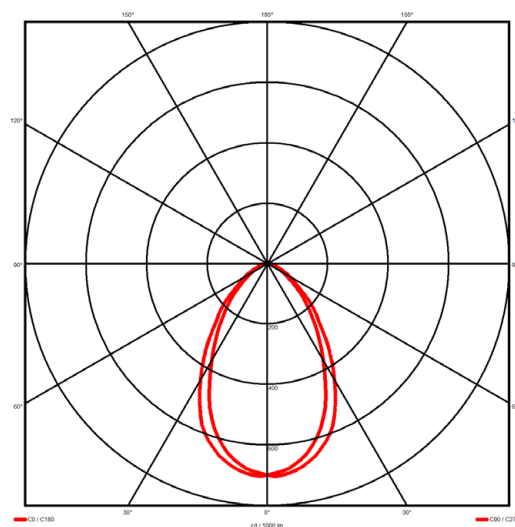

### Luminaire type

Product reference:	IL6-S-1478-830M-DAD-MP-FWES
Article Number:	97-IL600237ES
Product type:	Surface Mount
Mounting type:	Surface
Applications:	Office, General and Retail

### Specification text

Surface Mount luminaire from the iline 6 family. Symmetrical, Wide lighting distribution, UGR <19. Light output of 2947.83lm with an efficacy of 113lm/W. Light source colour temperature 3000K and CRI 85. Complete with DALI control gear and self test 3hr emergency. Nominal dimensions L1478 x W60 x H80mm. Finished in White.

### Lighting performance

Output lumens:	2947.83 lm
Efficacy:	113 lm/W
Rated power:	23 W
Control gear:	DALI
Dimming range:	1-100%
DC Suitable:	Yes
Colour temperature:	3000 K
MacAdams	< 3
CRI:	85
Radiation pattern:	Symmetrical
Beam angle:	Wide
Unified glare rating (U.G.R):	<19

### Physical details

Finish:	White
Length:	1478 mm
Width:	60 mm
Height:	80 mm
IP Rating:	IP20