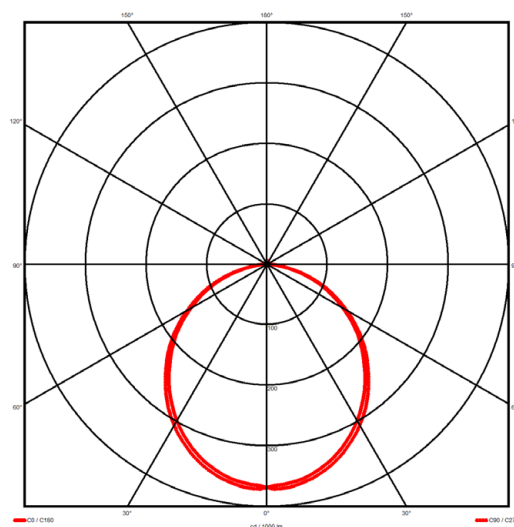

Luminaire type

Product reference:	IL6-WS-1478-840M-DAD-OP-FGED
Article Number:	97-IL600236ED
Product type:	Pendant
Mounting type:	Pendant
Applications:	Office, General and Retail

Specification text

Pendant luminaire from the iline 6 family. Symmetrical, Wide lighting distribution, UGR <22. Light output of 3298lm with an efficacy of 127lm/W. Light source colour temperature 4000K and CRI 85. Complete with DALI control gear and DALI test 3hr emergency. Nominal dimensions L1478 x W60 x H80mm. Finished in Grey.

Lighting performance

Output lumens:	3298 lm
Efficacy:	127 lm/W
Rated power:	23 W
Control gear:	DALI
Dimming range:	1-100%
DC Suitable:	Yes
Colour temperature:	4000 K
MacAdams	< 3
CRI:	85
Radiation pattern:	Symmetrical
Beam angle:	Wide
Unified glare rating (U.G.R.):	<22

Physical details

Finish:	Grey
Length:	1478 mm
Width:	60 mm
Height:	80 mm
IP Rating:	IP20