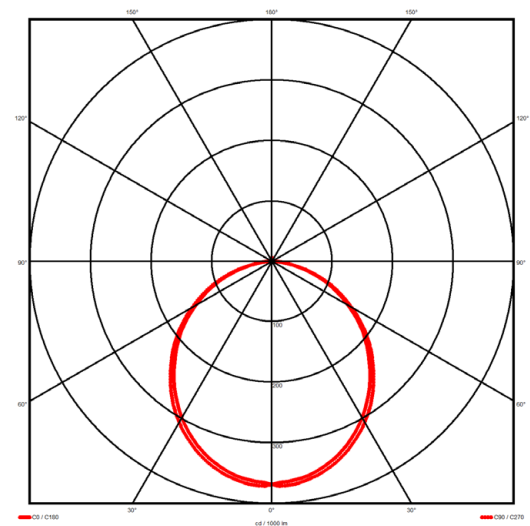

### Specification text

Pendant luminaire from the iline 6 family. Symmetrical, Wide lighting distribution, UGR <22. Light output of 3298lm with an efficacy of 127lm/W. Light source colour temperature 4000K and CRI 85. Complete with DALI control gear. Nominal dimensions L1478 x W60 x H80mm. Finished in Grey.

### Lighting performance

Output lumens:	3298 lm
Efficacy:	127 lm/W
Rated power:	23 W
Control gear:	DALI
Dimming range:	1-100%
DC Suitable:	Yes
Colour temperature:	4000 K
MacAdams	< 3
CRI:	85
Radiation pattern:	Symmetrical
Beam angle:	Wide
Unified glare rating (U.G.R.):	<22

### Physical details

Finish:	Grey
Length:	1478 mm
Width:	60 mm
Height:	80 mm
IP Rating:	IP20