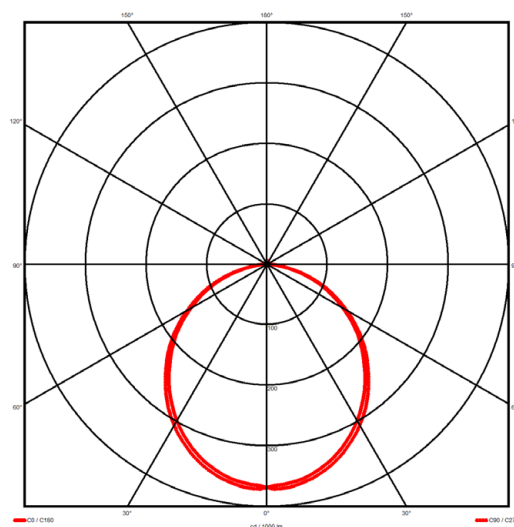

Luminaire type

Product reference:	IL6-WS-1478-840M-DAD-OP-FBES
Article Number:	97-IL600235ES
Product type:	Pendant
Mounting type:	Pendant
Applications:	Office, General and Retail

Specification text

Pendant luminaire from the iline 6 family. Symmetrical, Wide lighting distribution, UGR <22. Light output of 3298lm with an efficacy of 127lm/W. Light source colour temperature 4000K and CRI 85. Complete with DALI control gear and self test 3hr emergency. Nominal dimensions L1478 x W60 x H80mm. Finished in Black.

Lighting performance

Output lumens:	3298 lm
Efficacy:	127 lm/W
Rated power:	23 W
Control gear:	DALI
Dimming range:	1-100%
DC Suitable:	Yes
Colour temperature:	4000 K
MacAdams	< 3
CRI:	85
Radiation pattern:	Symmetrical
Beam angle:	Wide
Unified glare rating (U.G.R):	<22

Physical details

Finish:	Black
Length:	1478 mm
Width:	60 mm
Height:	80 mm
IP Rating:	IP20