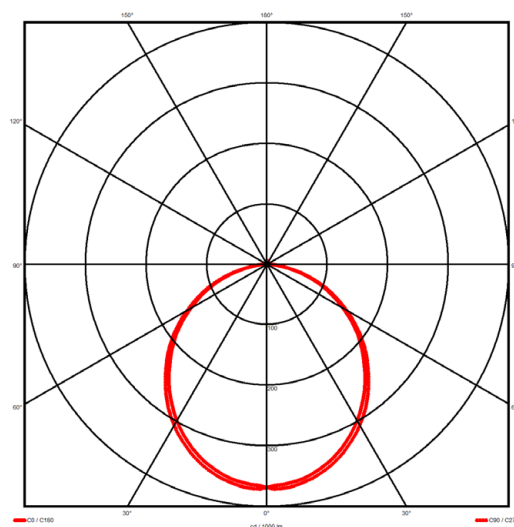

Luminaire type

Product reference:	IL6-WS-1478-840M-DAD-OP-FBE
Article Number:	97-IL600235E
Product type:	Pendant
Mounting type:	Pendant
Applications:	Office, General and Retail

Specification text

Pendant luminaire from the iline 6 family. Symmetrical, Wide lighting distribution, UGR <22. Light output of 3298lm with an efficacy of 127lm/W. Light source colour temperature 4000K and CRI 85. Complete with DALI control gear and manual test 3hr emergency. Nominal dimensions L1478 x W60 x H80mm. Finished in Black.

Lighting performance

Output lumens:	3298 lm
Efficacy:	127 lm/W
Rated power:	23 W
Control gear:	DALI
Dimming range:	1-100%
DC Suitable:	Yes
Colour temperature:	4000 K
MacAdams	< 3
CRI:	85
Radiation pattern:	Symmetrical
Beam angle:	Wide
Unified glare rating (U.G.R.):	<22

Physical details

Finish:	Black
Length:	1478 mm
Width:	60 mm
Height:	80 mm
IP Rating:	IP20